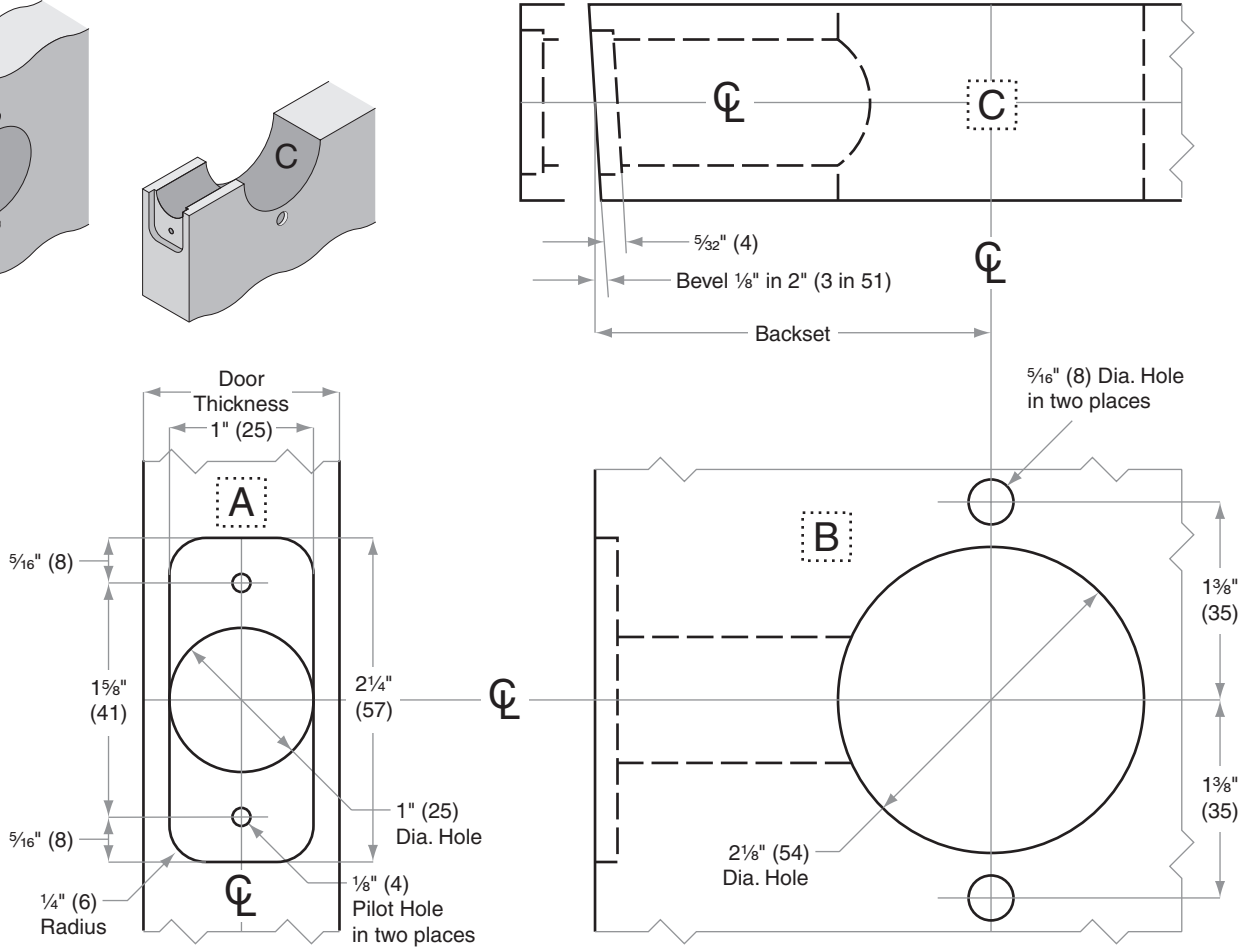

B-Series

B101-B611

- Door Type:** Wood or Composite, Flat or Beveled
- Door Thickness:** 1 3/4" (44mm) – 2 1/8" (54mm)
- Faceplate:** Round Corner, 1/4" (6mm) radius, 1" (25mm) wide
- Backsets:** FB102-C, 2 3/8" (60mm) | FB102-D, 2 3/4" (70mm) | FB102-F, 5" (127mm)

Dimensions shown in parentheses () are in millimeters

Job: _____

Date: _____

Door Thickness: _____

Remarks: _____

**TEMPLATE
FB102**