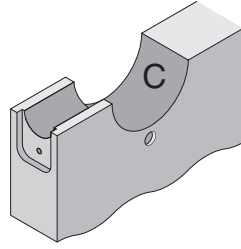

B-Series

B101-B611

- Door Type:** Wood or Composite, Flat or Beveled
- Door Thickness:** 1 3/4" (44mm) – 2 1/8" (54mm)
- Faceplate:** Round Corner, 1/4" (6mm) radius, 1" (25mm) wide
- Backsets:** FB102-C, 2 3/8" (60mm) | FB102-D, 2 3/4" (70mm) | FB102-F, 5" (127mm)

Dimensions shown in parentheses () are in millimeters

Job: _____

Date: _____

Door Thickness: _____

Remarks: _____

**TEMPLATE
FB102**