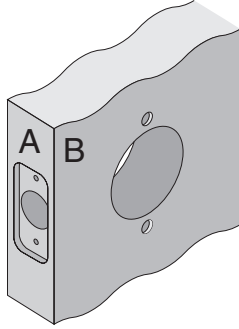

B-Series

B101-B611

- Door Type:** Wood or Composite, Flat or Beveled
- Door Thickness:** 1 3/4" (44mm) – 2 1/8" (54mm)
- Faceplate:** Round Corner, 1/4" (6mm) radius, 1" (25mm) wide
- Backsets:** FB102-C, 2 3/8" (60mm) | FB102-D, 2 3/4" (70mm) | FB102-F, 5" (127mm)

Dimensions shown in parentheses () are in millimeters

Job: _____

Date: _____

Door Thickness: _____

Remarks: _____

**TEMPLATE
FB102**