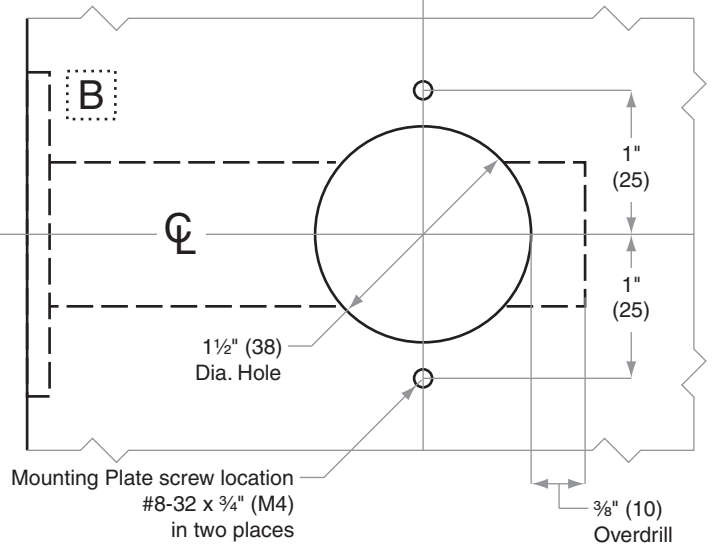

D100/200-Series

D261

- Door Type:** Wood or Composite, Flat or Beveled
- Door Thickness:** 1 3/8" (35mm) – 1 7/8" (48mm)
- Faceplate:** Square Corner, 1" (25mm) wide
- Backsets:** FD114-C, 2 3/8" (60mm) | FD114-D, 2 3/4" (70mm)

Dimensions shown in parentheses () are in millimeters

Job: _____

Date: _____

Door Thickness: _____

Remarks: _____

**TEMPLATE
FD114**