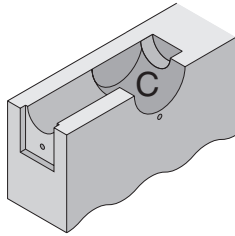

D100/200-Series

D261

- Door Type:** Wood or Composite, Flat or Beveled
- Door Thickness:** 1 3/8" (35mm) – 1 7/8" (48mm)
- Faceplate:** Square Corner, 1" (25mm) wide
- Backsets:** FD114-C, 2 3/8" (60mm) | FD114-D, 2 3/4" (70mm)

Dimensions shown in parentheses () are in millimeters

Job: _____

Date: _____

Door Thickness: _____

Remarks: _____

**TEMPLATE
FD114**