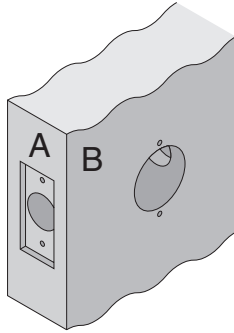

D100/200-Series

D261

- Door Type:** Wood or Composite, Flat or Beveled
- Door Thickness:** 1 3/8" (35mm) – 1 7/8" (48mm)
- Faceplate:** Square Corner, 1" (25mm) wide
- Backsets:** FD114-C, 2 3/8" (60mm) | FD114-D, 2 3/4" (70mm)

Dimensions shown in parentheses () are in millimeters

Job: _____

Date: _____

Door Thickness: _____

Remarks: _____

**TEMPLATE
FD114**