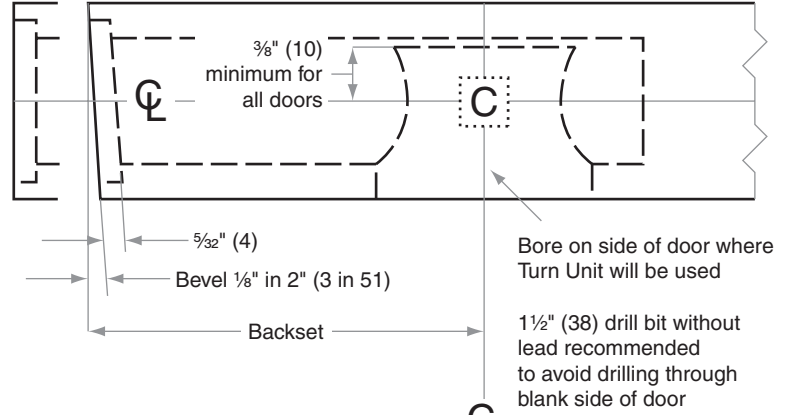

D100/200-Series

D261

- Door Type:** Wood or Composite, Flat or Beveled
- Door Thickness:** 1 3/8" (35mm) – 1 7/8" (48mm)
- Faceplate:** Square Corner, 1" (25mm) wide
- Backsets:** FD114-C, 2 3/8" (60mm) | FD114-D, 2 3/4" (70mm)

Dimensions shown in parentheses () are in millimeters

Job: _____

Date: _____

Door Thickness: _____

Remarks: _____

**TEMPLATE
FD114**