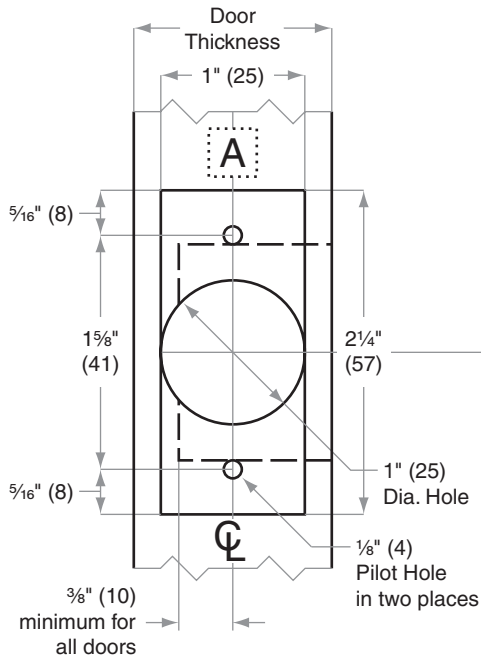

D100/200-Series

D261

- Door Type:** Wood or Composite, Flat or Beveled
- Door Thickness:** 1 3/8" (35mm) – 1 7/8" (48mm)
- Faceplate:** Square Corner, 1" (25mm) wide
- Backsets:** FD114-C, 2 3/8" (60mm) | FD114-D, 2 3/4" (70mm)

Dimensions shown in parentheses () are in millimeters

Job: _____

Date: _____

Door Thickness: _____

Remarks: _____

**TEMPLATE
FD114**