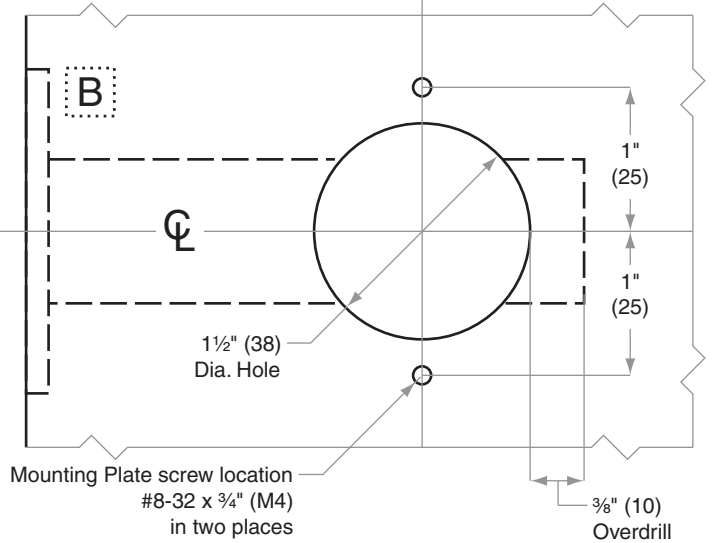

D100/200-Series

D261

- Door Type:** Wood or Composite, Flat or Beveled
- Door Thickness:** 1 3/8" (35mm) – 1 7/8" (48mm)
- Faceplate:** Square Corner, 1 1/8" (29mm) wide
- Backsets:** FD119-C, 2 3/8" (60mm) | FD119-D, 2 3/4" (70mm)

Dimensions shown in parentheses () are in millimeters

Job: _____

Date: _____

Door Thickness: _____

Remarks: _____

TEMPLATE
FD119