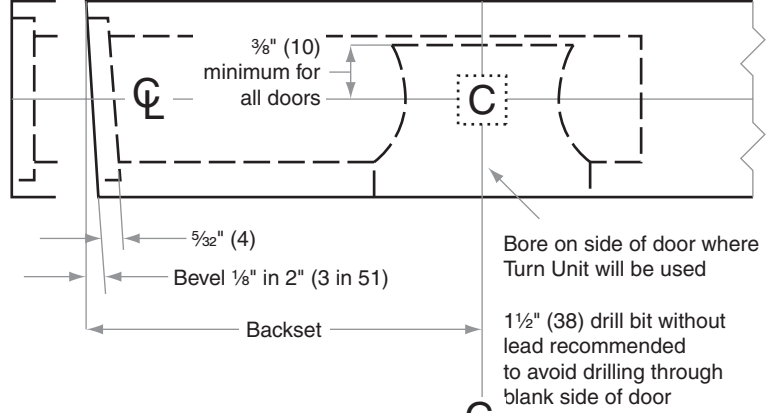

D100/200-Series

D261

- Door Type:** Wood or Composite, Flat or Beveled
- Door Thickness:** 1 3/8" (35mm) – 1 7/8" (48mm)
- Faceplate:** Square Corner, 1 1/8" (29mm) wide
- Backsets:** FD119-C, 2 3/8" (60mm) | FD119-D, 2 3/4" (70mm)

Dimensions shown in parentheses () are in millimeters

Job: _____

Date: _____

Door Thickness: _____

Remarks: _____

TEMPLATE
FD119