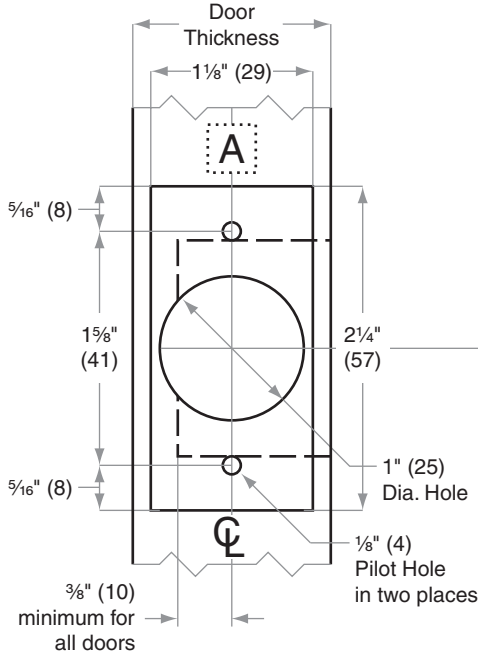

D100/200-Series

D261

- Door Type:** Wood or Composite, Flat or Beveled
- Door Thickness:** 1 3/8" (35mm) – 1 7/8" (48mm)
- Faceplate:** Square Corner, 1 1/8" (29mm) wide
- Backsets:** FD119-C, 2 3/8" (60mm) | FD119-D, 2 3/4" (70mm)

Dimensions shown in parentheses () are in millimeters

Job: _____

Date: _____

Door Thickness: _____

Remarks: _____

TEMPLATE
FD119