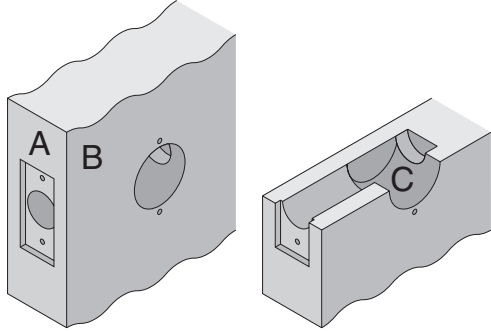

D100/200-Series

D261

- Door Type:** Wood or Composite, Flat or Beveled
- Door Thickness:** 1 3/8" (35mm) – 1 7/8" (48mm)
- Faceplate:** Square Corner, 1 1/8" (29mm) wide
- Backsets:** FD119-C, 2 3/8" (60mm) | FD119-D, 2 3/4" (70mm)

Dimensions shown in parentheses () are in millimeters

Job: _____

Date: _____

Door Thickness: _____

Remarks: _____

TEMPLATE
FD119