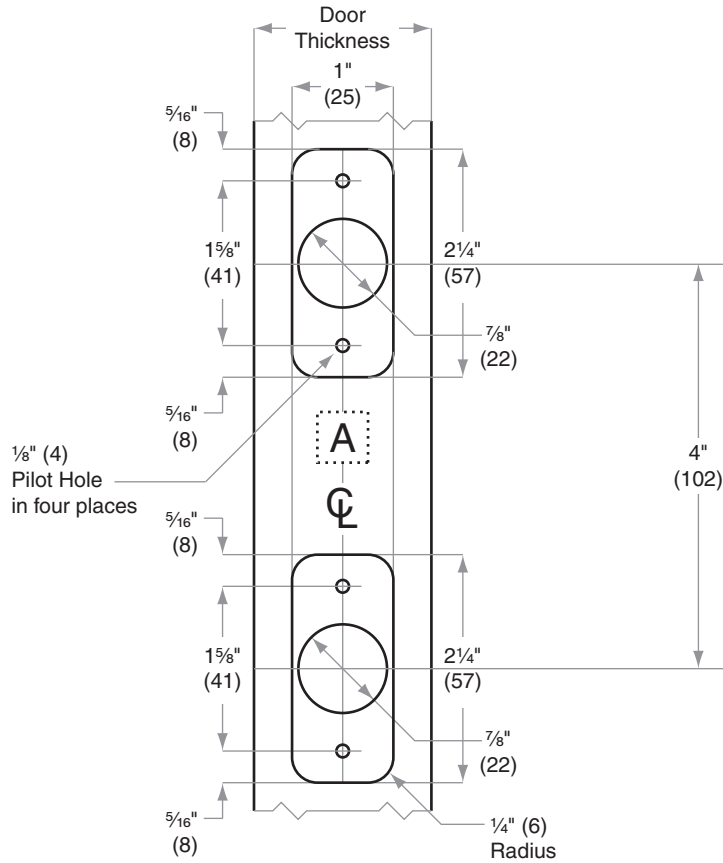

H-Series

H101-H511

- Door Type:** Wood or Composite, Flat or Beveled
- Door Thickness:** 1 3/8" (35mm) – 2" (51mm)
- Faceplate:** Round Corner, 1/4" (6mm) radius, 1" (25mm) wide
- Backsets:** FH104-C, 2 3/8" (60mm) | FB104-H, 2 3/4" (70mm)

Dimensions shown in parentheses () are in millimeters

Job: _____

Date: _____

Door Thickness: _____

Remarks: _____

**TEMPLATE
FH104**