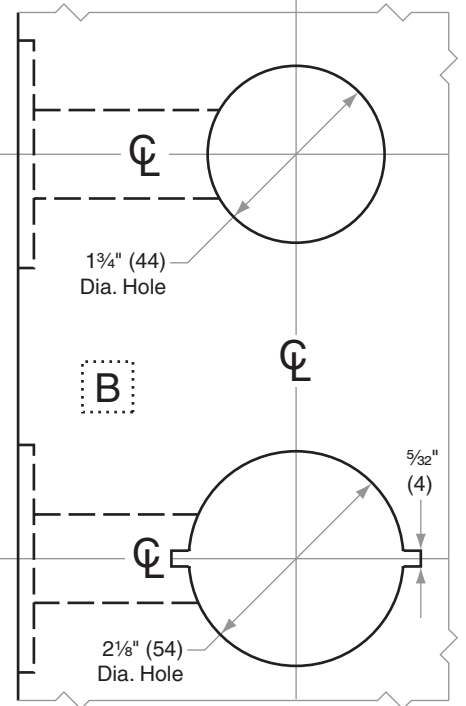

H-Series

H101-H511

- Door Type:** Wood or Composite, Flat or Beveled
- Door Thickness:** 1 3/8" (35mm) – 2" (51mm)
- Faceplate:** Round Corner, 1/4" (6mm) radius, 1" (25mm) wide
- Backsets:** FH104-C, 2 3/8" (60mm) | FB104-H, 2 3/4" (70mm)

Dimensions shown in parentheses () are in millimeters

Job: _____

Date: _____

Door Thickness: _____

Remarks: _____

**TEMPLATE
FH104**