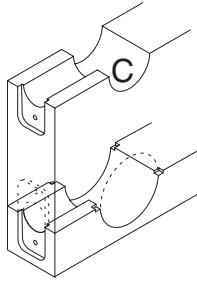

H-Series

H101-H511

- Door Type:** Wood or Composite, Flat or Beveled
- Door Thickness:** 1 3/8" (35mm) – 2" (51mm)
- Faceplate:** Round Corner, 1/4" (6mm) radius, 1" (25mm) wide
- Backsets:** FH104-C, 2 3/8" (60mm) | FB104-H, 2 3/4" (70mm)

Dimensions shown in parentheses () are in millimeters

Job: _____

Date: _____

Door Thickness: _____

Remarks: _____

**TEMPLATE
FH104**