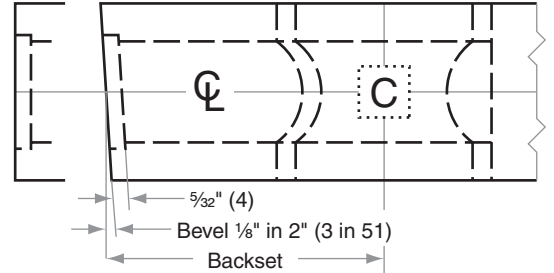

H-Series

H101-H511

- Door Type:** Wood or Composite, Flat or Beveled
- Door Thickness:** 1 3/8" (35mm) – 2" (51mm)
- Faceplate:** Round Corner, 1/4" (6mm) radius, 1" (25mm) wide
- Backsets:** FH104-C, 2 3/8" (60mm) | FB104-H, 2 3/4" (70mm)

Dimensions shown in parentheses () are in millimeters

Job: _____

Date: _____

Door Thickness: _____

Remarks: _____

**TEMPLATE
FH104**