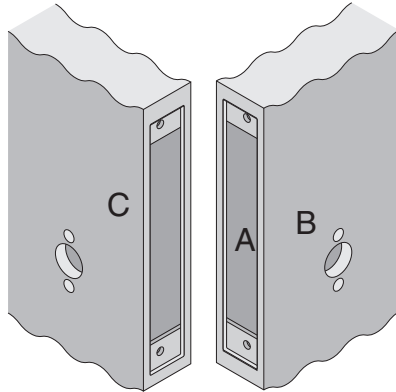

M-Series

M101, M161

Door Type: Metal, Flat or Beveled

For Case and Strike dimensions, see Template FM1

Left Hand (LH) Door Shown

Dimensions shown in parentheses () are in millimeters

Job: _____

Date: _____