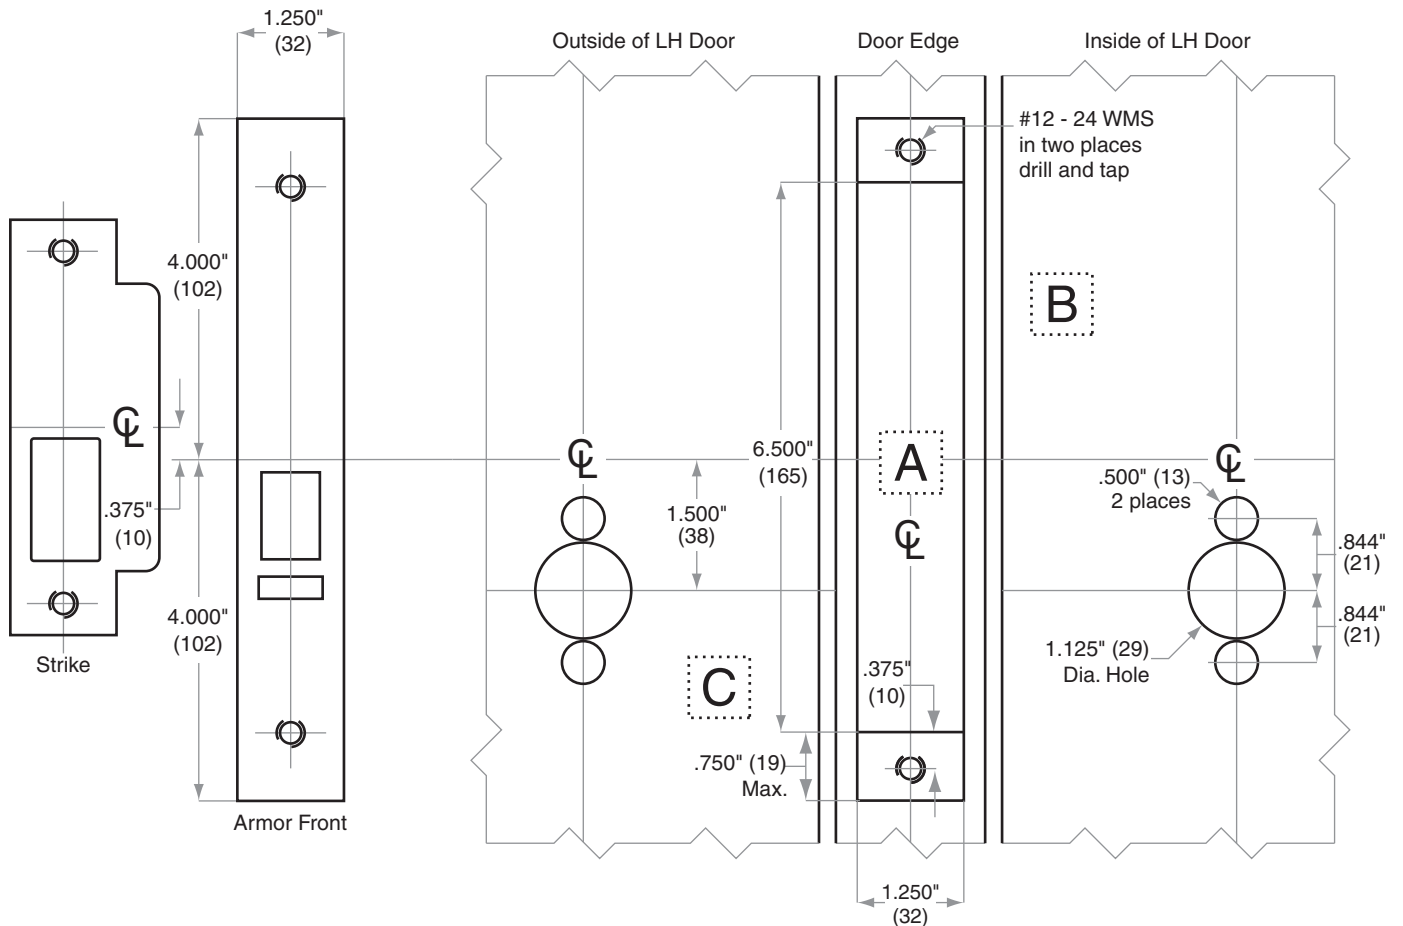

M-Series

M101, M161

Door Type: Metal, Flat or Beveled

For Case and Strike dimensions, see Template FM1

Left Hand (LH) Door Shown

Dimensions shown in parentheses () are in millimeters

Job: _____

Date: _____

Door Thickness: _____

Remarks: _____

**TEMPLATE
FM101**