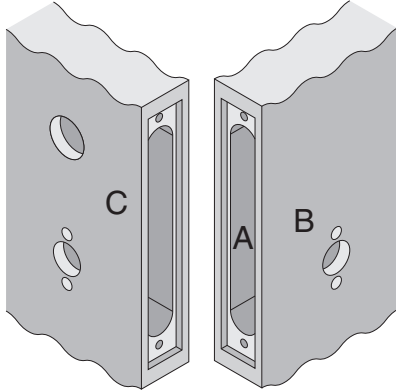

M-Series

M521, M561, M581, M851, M881

Door Type: Wood, Flat or Beveled

For Case and Strike dimensions, see Template FM1

Left Hand (LH) Door Shown

Dimensions shown in parentheses () are in millimeters

Job: _____