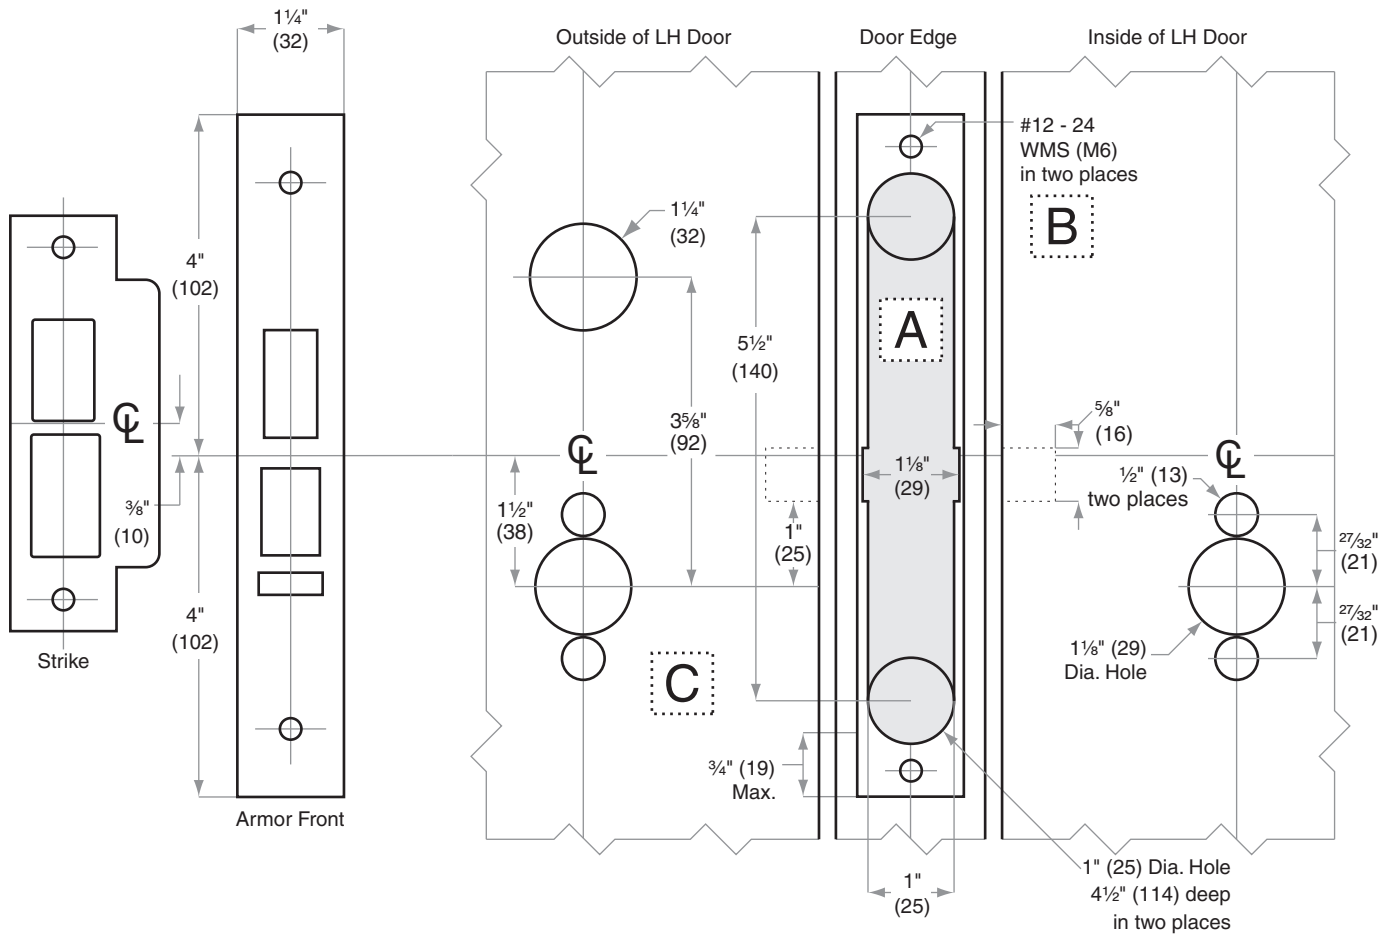

M-Series

M521, M561, M581, M851, M881

Door Type: Wood, Flat or Beveled

For Case and Strike dimensions, see Template FM1

Left Hand (LH) Door Shown

Dimensions shown in parentheses () are in millimeters

Job: _____

Date: _____

Door Thickness: _____

Remarks: _____

TEMPLATE
FM108