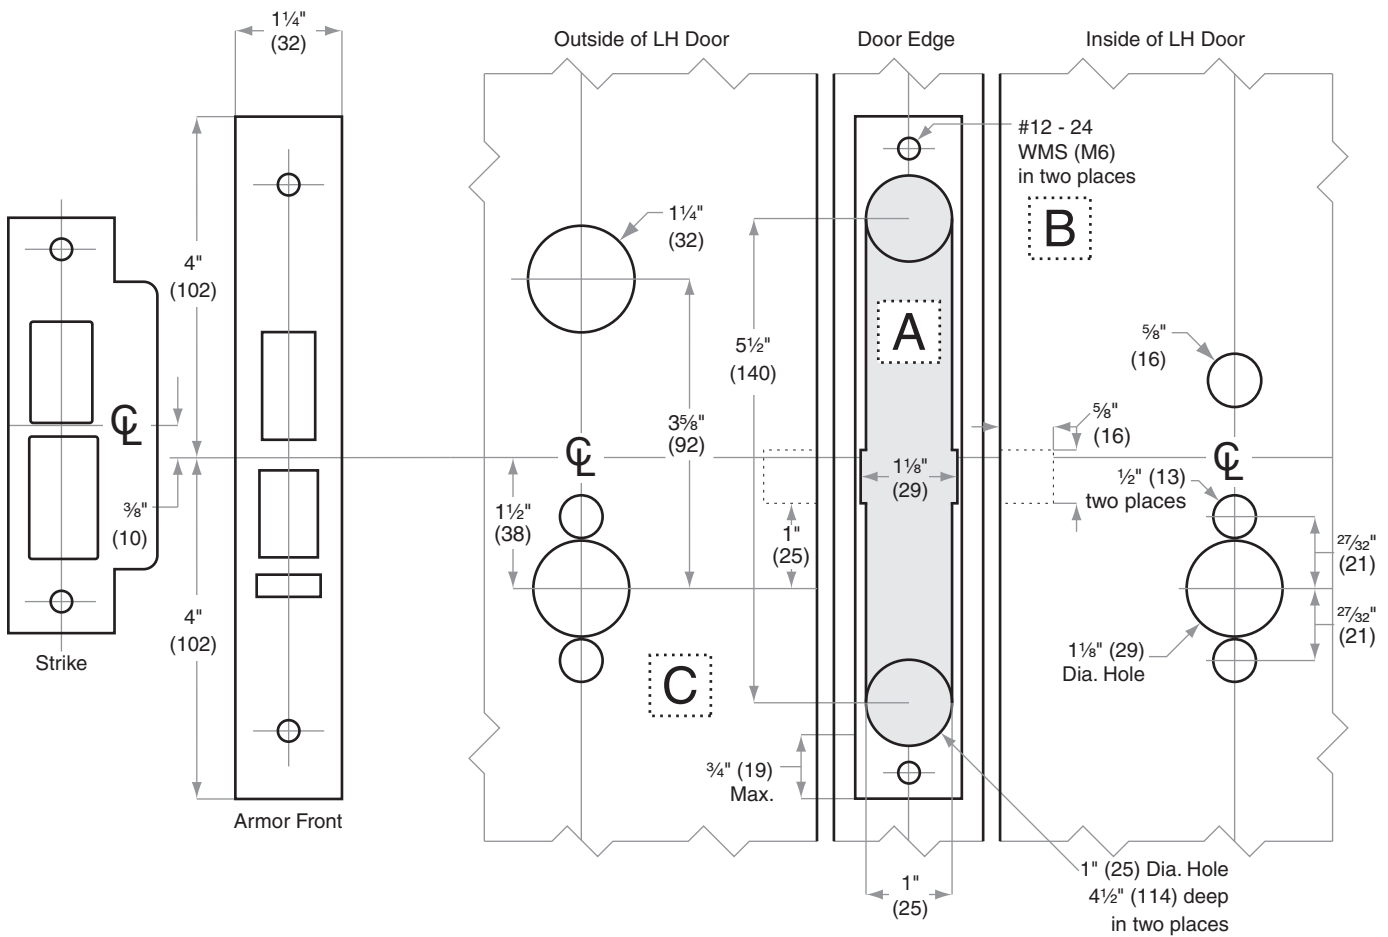

M-Series

M531, M541, M571, M621, M641

Door Type: Wood, Flat or Beveled

For Case and Strike dimensions, see Template FM1

Left Hand (LH) Door Shown

Dimensions shown in parentheses () are in millimeters

Job: _____

Date: _____

Door Thickness: _____

Remarks: _____

TEMPLATE
FM110