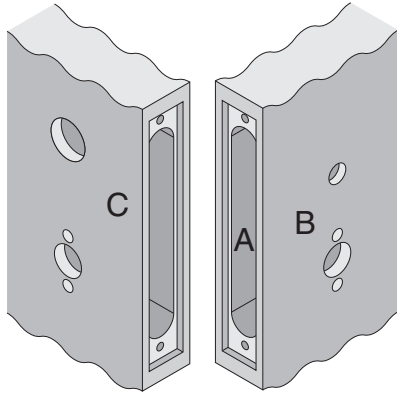

M-Series

M531, M541, M571, M621, M641

Door Type: Wood, Flat or Beveled

For Case and Strike dimensions, see Template FM1

Left Hand (LH) Door Shown

Dimensions shown in parentheses () are in millimeters

Job: _____