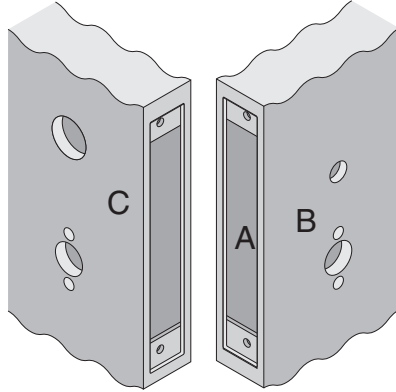

M-Series

M531, M541, M571, M621, M641

Door Type: Metal, Flat or Beveled

For Case and Strike dimensions, see Template FM1

Left Hand (LH) Door Shown

Dimensions shown in parentheses () are in millimeters

Job: _____