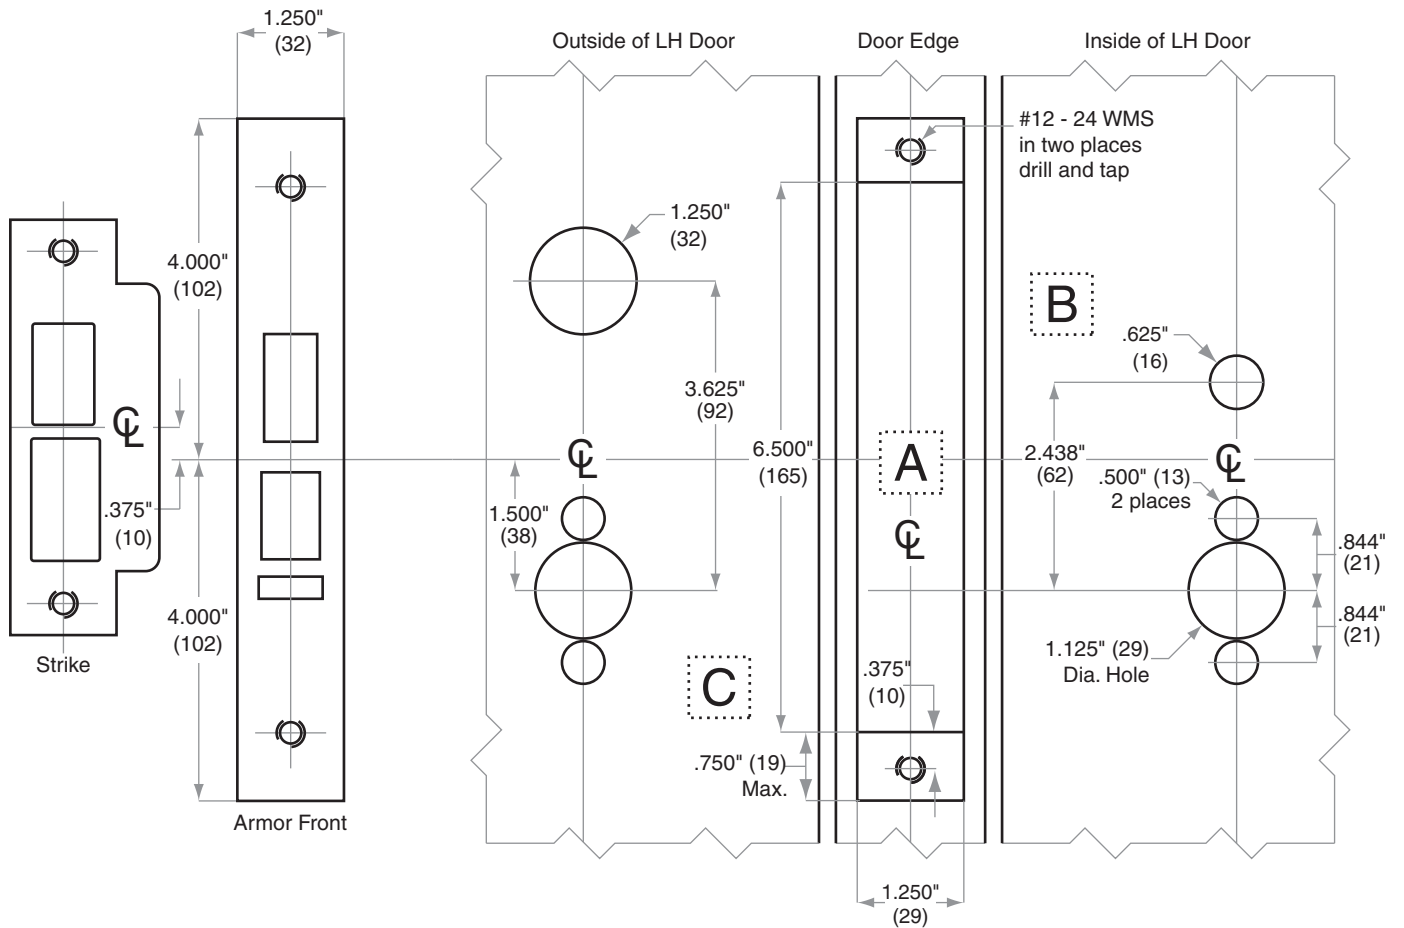

M-Series

M531, M541, M571, M621, M641

Door Type: Metal, Flat or Beveled

For Case and Strike dimensions, see Template FM1

Left Hand (LH) Door Shown

Dimensions shown in parentheses () are in millimeters

Job: _____

Date: _____

Door Thickness: _____

Remarks: _____

**TEMPLATE
FM111**