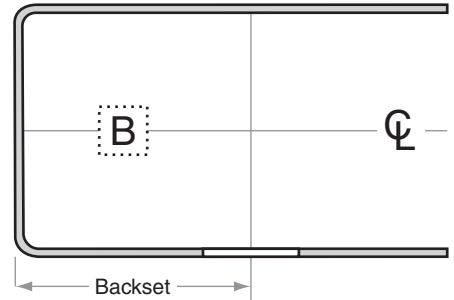

M-Series

M18

Door Type: Metal, Flat or Beveled

Dimensions shown in parentheses () are in millimeters

Job: _____

Date: _____

Door Thickness: _____

Remarks: _____