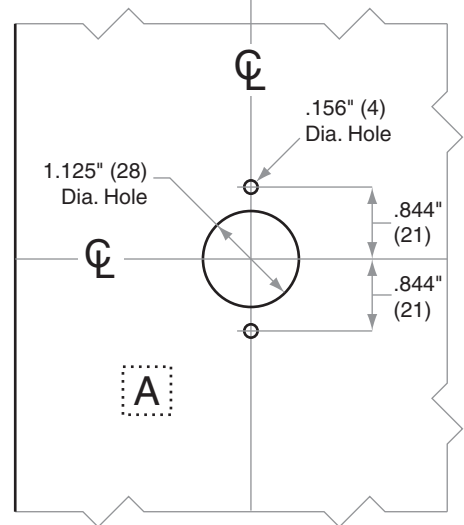

M-Series

M18

Door Type: Metal, Flat or Beveled

Dimensions shown in parentheses () are in millimeters

Job: _____

Date: _____

Door Thickness: _____

Remarks: _____

TEMPLATE
FM121