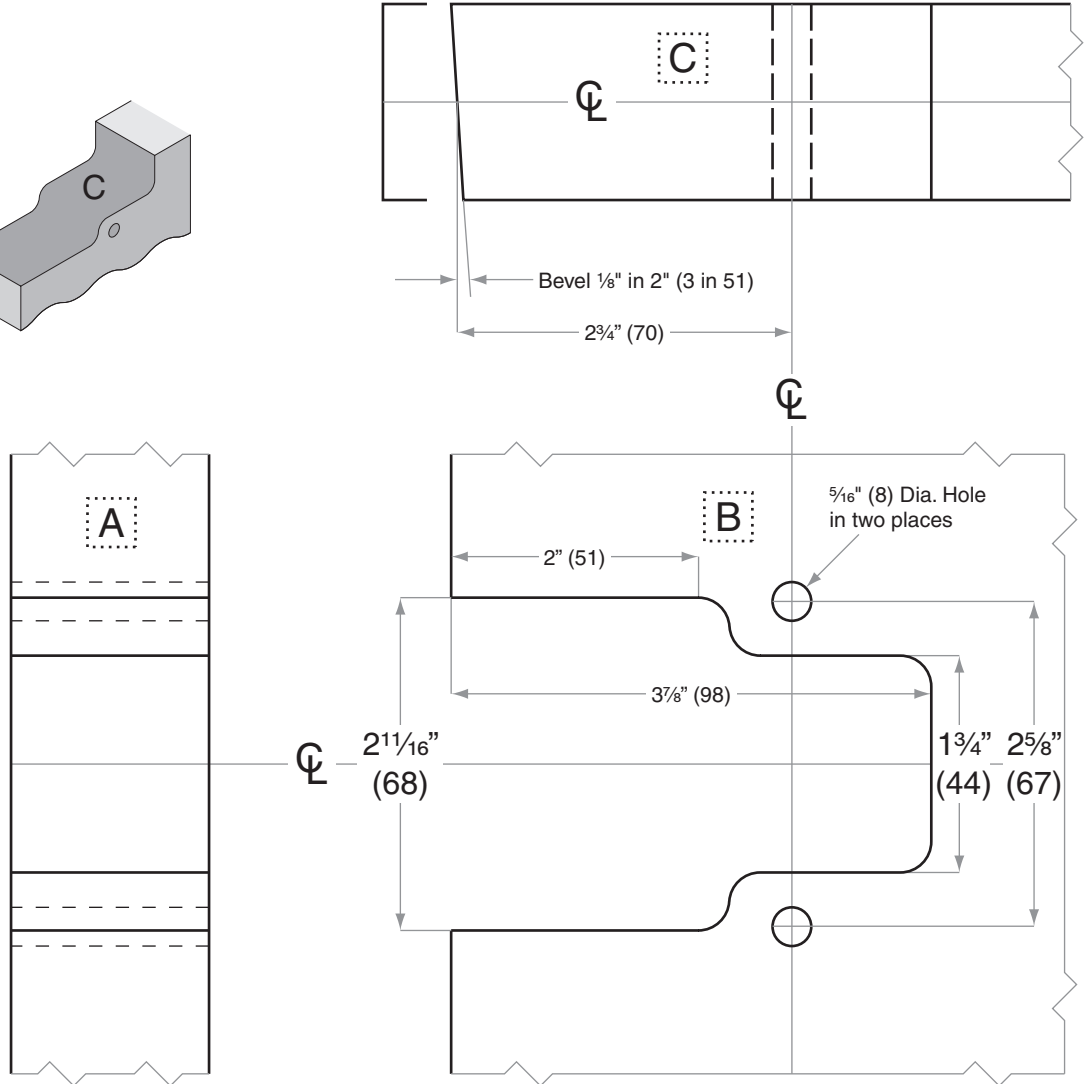

RU-Series

RU101-RU881

- Door Type:** Wood or Composite, Flat or Beveled
- Door Thickness:** 1¾" (35mm), 2" (51mm), 2¼" (57mm) ONLY
- Latch Height:** 2¹¹⁄₁₆" (68mm)
- Backsets:** FRU104-D, 2¾" (70mm)

Dimensions shown in parentheses () are in millimeters

Job: _____

Date: _____

Door Thickness: _____

Remarks: _____

TEMPLATE
FRU104