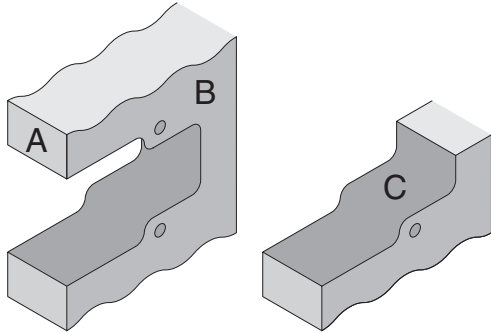

RU-Series

RU101-RU881

- Door Type:** Wood or Composite, Flat or Beveled
- Door Thickness:** 1¾" (35mm), 2" (51mm), 2¼" (57mm) ONLY
- Latch Height:** 2¹¹⁄₁₆" (68mm)
- Backsets:** FRU104-D, 2¾" (70mm)

Dimensions shown in parentheses () are in millimeters

Job: _____

Date: _____

Door Thickness: _____

Remarks: _____

TEMPLATE
FRU104