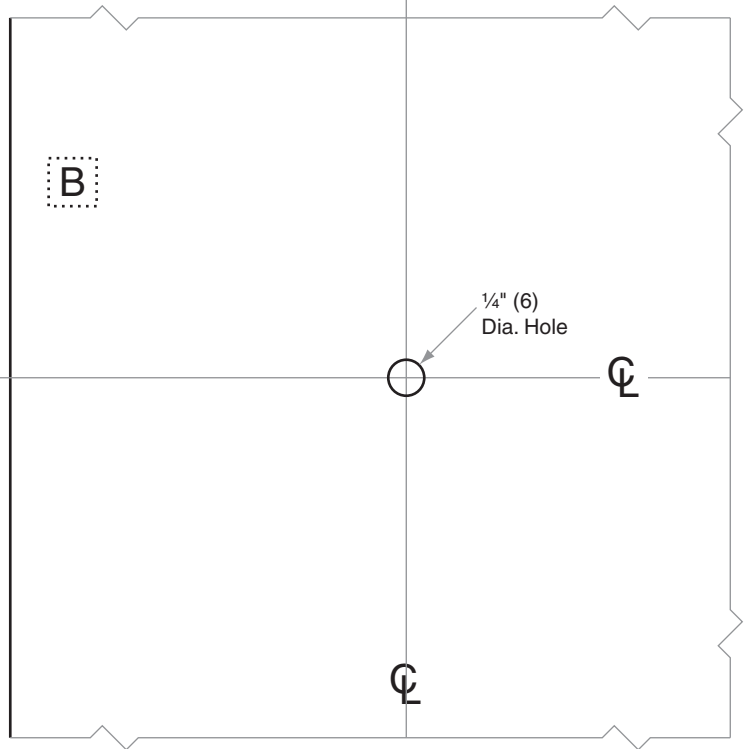

Y-Series

Y12

Door Type: Wood or Composite
Door Thickness: Any
Faceplate: None
Backsets: Various

Dimensions shown in parentheses () are in millimeters

Job: _____

Date: _____

Door Thickness: _____

Remarks: _____