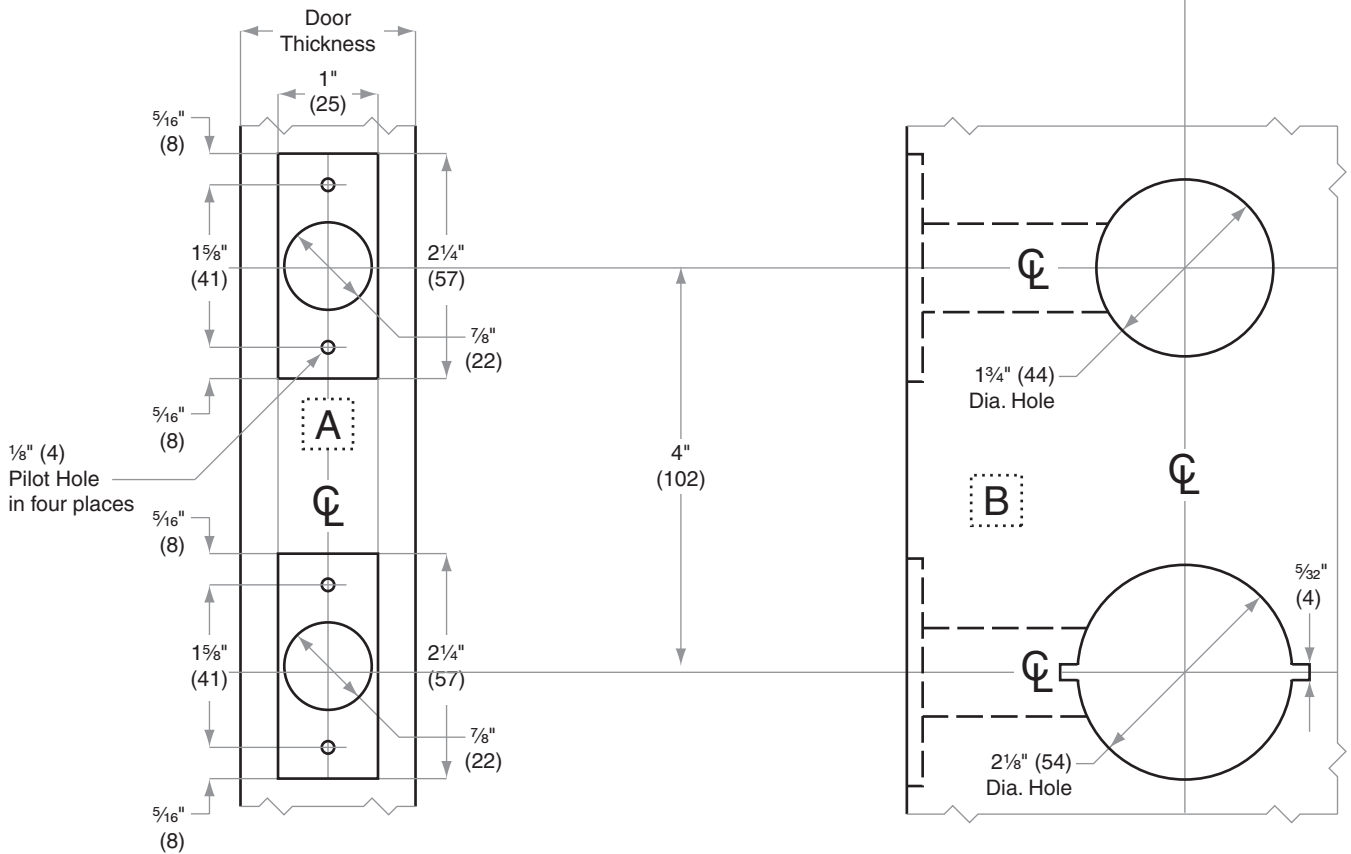

H-Series

H101-H511

- Door Type:** Wood or Composite, Flat or Beveled
- Door Thickness:** 1 3/8" (35mm) – 2" (51mm)
- Faceplate:** Square Corner, 1" (25mm) wide
- Backsets:** FB102-C, 2 3/8" (60mm) | FB102-D, 2 3/4" (70mm) | FB102-F, 5" (127mm)

Dimensions shown in parentheses () are in millimeters

Job: _____

Date: _____

Door Thickness: _____

Remarks: _____

**TEMPLATE
FH102**