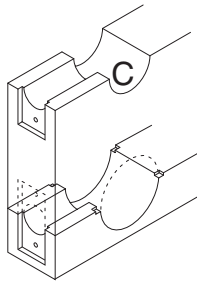

H-Series

H101-H511

- Door Type:** Wood or Composite, Flat or Beveled
- Door Thickness:** 1 3/8" (35mm) – 2" (51mm)
- Faceplate:** Square Corner, 1" (25mm) wide
- Backsets:** FB102-C, 2 3/8" (60mm) | FB102-D, 2 3/4" (70mm) | FB102-F, 5" (127mm)

Dimensions shown in parentheses () are in millimeters

Job: _____

Date: _____

Door Thickness: _____

Remarks: _____

**TEMPLATE
FH102**