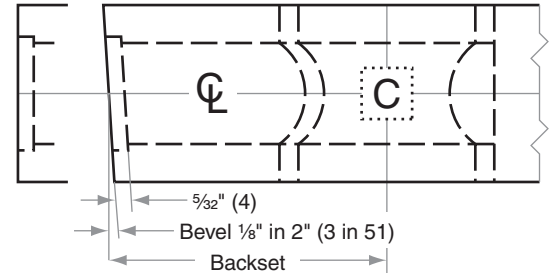

H-Series

H101-H511

- Door Type:** Wood or Composite, Flat or Beveled
- Door Thickness:** 1 3/8" (35mm) – 2" (51mm)
- Faceplate:** Square Corner, 1" (25mm) wide
- Backsets:** FB102-C, 2 3/8" (60mm) | FB102-D, 2 3/4" (70mm) | FB102-F, 5" (127mm)

Dimensions shown in parentheses () are in millimeters

Job: _____

Date: _____

Door Thickness: _____

Remarks: _____

**TEMPLATE
FH102**